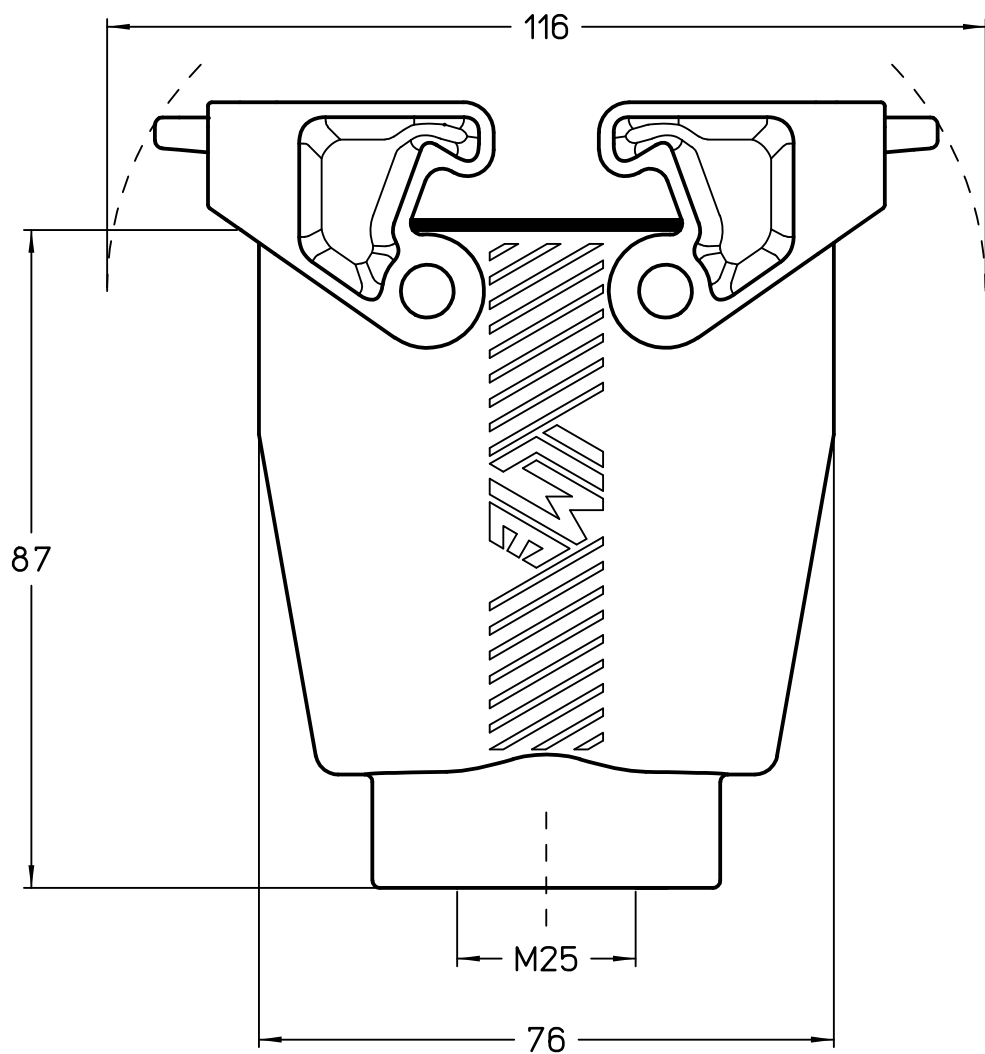

Diritti riservati All rights reserved

Dimensions
in mm

Simplified representation with dimensions without tolerance

Original Size A4

TAVC 10G25B

Date 11/02/22

Insulating hood, size "57.27", M25 top entry,

Sign. G. Renna

with 2 levers, with integrated PE jumpers - HYGIENIC-COLD

Scale
1:1