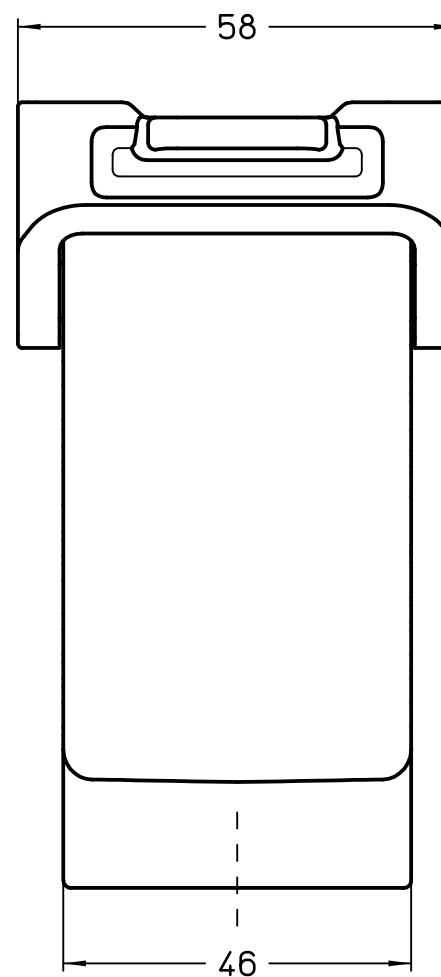

Diritti riservati All rights reserved

Dimensions
in mm

Simplified representation with dimensions without tolerance

Original Size A4

TAVC 10G25B

Date 11/02/22

Insulating hood, size "57.27", M25 top entry,

Sign. G. Renna

with 2 levers, with integrated PE jumpers - HYGIENIC-COLD

Scale
1:1