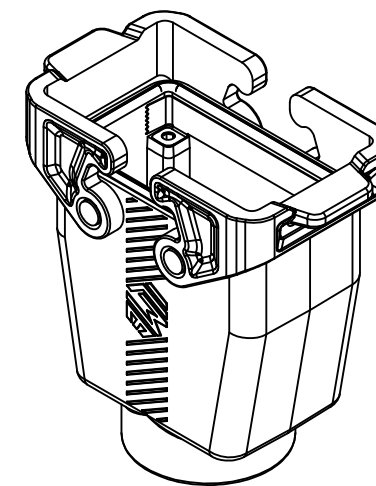

Diritti riservati All rights reserved

Dimensions
in mm

Simplified representation with dimensions without tolerance

Original Size A4

TAVC 10G25B

Date 11/02/22

Insulating hood, size "57.27", M25 top entry,

Sign. G. Renna

with 2 levers, with integrated PE jumpers - HYGIENIC-COLD

Scale
1:1